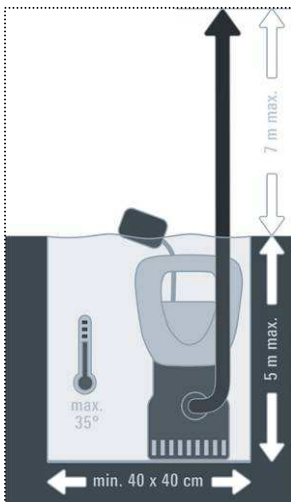

RED

RG-DP 7525 N

Submersible Pump

Powerful and robust stainless steel submersible pump to empty garden ponds, flooded basements and construction sites. It takes foreign particles up to \varnothing 25 mm in size. In addition to its typical use in excavation pits, this pump is particularly suitable for emptying garden ponds and swimming pools. Universally controlled ON/OFF switching height and operation differential via continuously adjustable float switch. The float switch can also be fixed during continuous operation.

One of the advantages of these pumps is their carrying handle with integrated cable reel for proper storage and transport.

Features

- Carrying handle with integrated cable reel
- Continuously height-adjustable float switch
- Universal plug G 1 1/2 (ca. 47.8 mm) male thread
- Impurities up to 25 mm are handled
- Housing made of stainless steel

RED

RG-DP 7525 N

Submersible Pump

Logistic Information

Typ:	RG-DP 7525 N
Art.-No.:	41.706.11
Ident-No.:	11021
Bar code:	4006825 549379
Packaging:	240 x 200 x 375 mm
Sales unit:	4 pcs
20'':	1,500 pcs
40'':	3,152 pcs
40'' HC:	3,256 pcs
Product weight:	6.2 kg
Gross weight:	6.8 kg

Technical Data

- Voltage: 230 V ~ 50 Hz
- Power: 750 watts
- Delivery capacity max.: 16,000 l/h
- Delivery height max.: 7 m
- Immersion depth max.: 5 m
- Universal plug: G 1 1/2 (ca. **47.8 mm**) female thread
- Water temperature max.: 35 °C
- Main cable length: 10 m
- Foreign particles size: Ø 25 mm