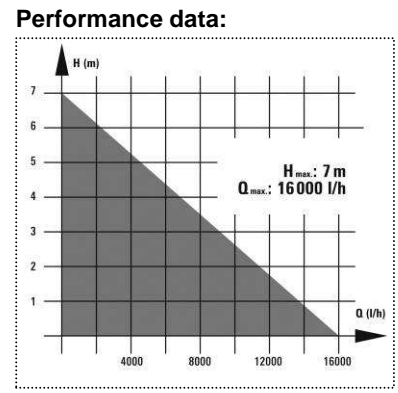

RED

RG-DP 7525 N

Submersible Pump

Powerful and robust stainless steel submersible pump to empty garden ponds, flooded basements and construction sites. It takes foreign particles up to \varnothing 25 mm in size. In addition to its typical use in excavation pits, this pump is particularly suitable for emptying garden ponds and swimming pools. Universally controlled ON/OFF switching height and operation differential via continuously adjustable float switch. The float switch can also be fixed during continuous operation.

One of the advantages of these pumps is their carrying handle with integrated cable reel for proper storage and transport.

Features

- Carrying handle with integrated cable reel
- Continuously height-adjustable float switch
- Universal plug G 1 1/2 (ca. 47.8 mm) male thread
- Impurities up to 25 mm are handled
- Housing made of stainless steel

RED

RG-DP 7525 N

Submersible Pump

Logistic Information

Typ:	RG-DP 7525 N
Art.-No.:	41.706.11
Ident-No.:	11021
Bar code:	4006825 549379
Packaging:	240 x 200 x 375 mm
Sales unit:	4 pcs
20'':	1,500 pcs
40'':	3,152 pcs
40'' HC:	3,256 pcs
Product weight:	6.2 kg
Gross weight:	6.8 kg

Technical Data

- Voltage: 230 V ~ 50 Hz
- Power: 750 watts
- Delivery capacity max.: 16,000 l/h
- Delivery height max.: 7 m
- Immersion depth max.: 5 m
- Universal plug: G 1 1/2 (ca. **47.8 mm**) female thread
- Water temperature max.: 35 °C
- Main cable length: 10 m
- Foreign particles size: Ø 25 mm