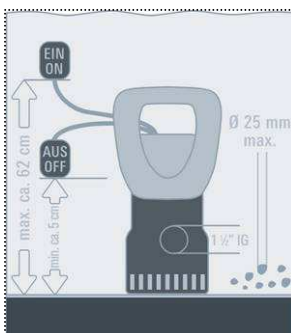

RED

RG-DP 7525 N

Submersible Pump

Powerful and robust stainless steel submersible pump to empty garden ponds, flooded basements and construction sites. It takes foreign particles up to \varnothing 25 mm in size. In addition to its typical use in excavation pits, this pump is particularly suitable for emptying garden ponds and swimming pools. Universally controlled ON/OFF switching height and operation differential via continuously adjustable float switch. The float switch can also be fixed during continuous operation.

One of the advantages of these pumps is their carrying handle with integrated cable reel for proper storage and transport.

Features

- Carrying handle with integrated cable reel
- Continuously height-adjustable float switch
- Universal plug G 1 1/2 (ca. 47.8 mm) male thread
- Impurities up to 25 mm are handled
- Housing made of stainless steel

RED

RG-DP 7525 N

Submersible Pump

Logistic Information

Typ:	RG-DP 7525 N
Art.-No.:	41.706.11
Ident-No.:	11021
Bar code:	4006825 549379
Packaging:	240 x 200 x 375 mm
Sales unit:	4 pcs
20'':	1,500 pcs
40'':	3,152 pcs
40'' HC:	3,256 pcs
Product weight:	6.2 kg
Gross weight:	6.8 kg

Technical Data

- Voltage: 230 V ~ 50 Hz
- Power: 750 watts
- Delivery capacity max.: 16,000 l/h
- Delivery height max.: 7 m
- Immersion depth max.: 5 m
- Universal plug: G 1 1/2 (ca. **47.8 mm**) female thread
- Water temperature max.: 35 °C
- Main cable length: 10 m
- Foreign particles size: Ø 25 mm