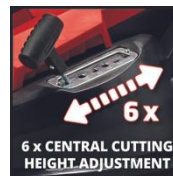

Einhell

CLASSIC

Electric Lawn Mower

GC-EM 1800/43

Item No.: 340090

Ident No.: 21012

Bar Code: 4006825670356

The lightweight and powerful electric lawn mower GC-EM 1800/43 is the perfect helper for optimal lawn care. With its 1800W motor, a cutting width of 43 cm and a height-adjustable guide bar, the mower is ideally suited for gardens up to 800 m². An additional advantage for long work is the large, 50-litre grass collection sack with integrated level indicator. Thanks to the 6-stage central cutting height adjustment, the desired lawn length can be set quickly and individually from 20–65 mm. The integrated cable strain relief reliably secures the electric cable against damage.

Features & Benefits

- Powerful motor with an output of 1800 W
- 6-level central cutting height adjustment (20 - 65 mm)
- Foldable guide rail for space-saving storage
- Individual height-adjustable guide rail
- 50 litre grass collection box with filling indicator
- Highwheeler with large, lawn-protecting wheels
- Robust folding push handle made of powder-coated steel
- Integrated carrying handle for easy transport
- Recommended for lawn areas up to 800 m²

Technical Data

- | | |
|-------------------------|------------------------|
| - Mains supply | 220-240 V 50 Hz |
| - Power | 1800 W |
| - Idle speed | 3300 min ⁻¹ |
| - Cutting width | 43 cm |
| - Capacity of catch bag | 50 L |
| - Wheel diameter front | 150 mm |
| - Wheel diameter rear | 220 mm |