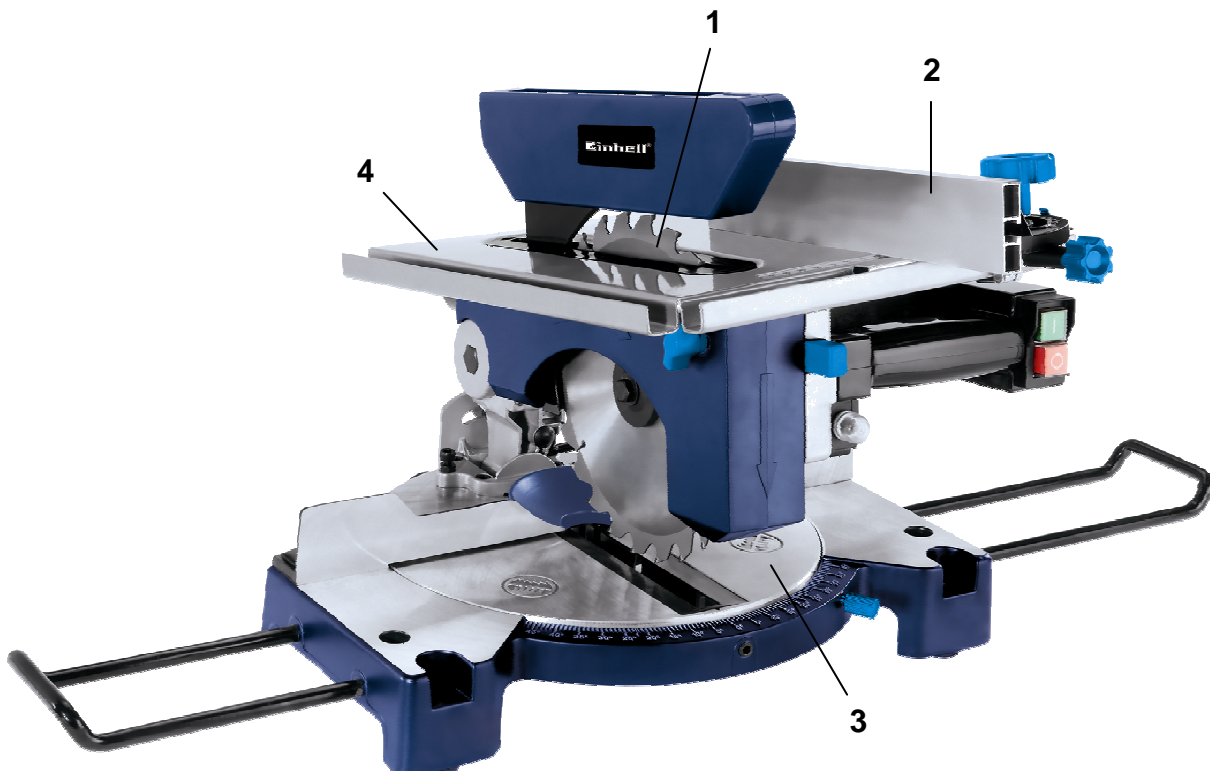

## BT-MS 210 T Mitre saw with upper table

Art.-No. 43.003.15

### Features

- Carbide tipped saw blade (1)
- Guide fence continuously adjustable in parallel and square position from -30° to +30° (2)
- Rotating table as mitre saw continuously from -45° to +45° adjustable (3)
- Saw table continuously adjustable in height from 0 to 33 mm (4)
- Motor head as mitre saw continuously tiltable to the left from 0° to 45°
- Connection for dust extraction Ø 36 mm

### Technical Data

- Mains: 230 V ~ 50 Hz
- Power: 1,200 W
- Idle speed  $n_0$ : 4,500 min<sup>-1</sup>
- TCT saw blade / teeth: Ø 210 x Ø 30 mm / 24 teeth
- Max saw width 90° / 45°: 120 x 55 mm / 65 x 55 mm
- Max saw width 2 x 45°: 40 x 23 mm
- Cutting width max: 120 mm
- Net weight: 13.2 kg
- Gross weight: 14.2 kg
- Packing dimensions: 425 x 390 x 300 mm
- Bar code: 4006825 540734
- Sales unit: 1 pc