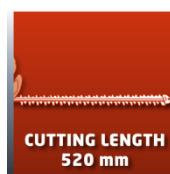

Einhell

RED

RG-CH 18 Li

Cordless Hedge Trimmer

Item No.: 3410520

Ident No.: 11022

Bar Code: 4006825551198

The RG-CH 18 Li cordless hedge trimmer is a high-quality, efficient tool and indispensable helper for the trimming of hedges, shrubs and bushes on large grounds and allotments where there is no connection to the electric power grid. Its 18 V / 1,400 mAh lithium ion interchangeable battery shows good staying power and has generous reserves for a clean cutting action. Its counter-rotating double-bladed safety cutters are made of laser-cut and precision-milled steel and achieve outstanding cutting results.

Features

- Lithium-ion interchangeable battery 18 V / 1.400 mAh
- Two-hand safety switch with electric cutter stop < 1 sec
- Counter-rotating double-bladed safety cutters made of laser-cut and precision-milled steel
- Large hand guard
- Aluminium cover over cutters
- Shock guard with holder for mounting on a wall
- Sturdy cutter guard for storage and transportation
- Cuttings collector can be fitted to both sides

Technical Data

- Max. running time	35 min
- Charging time	3-5h
- Blade length	58 cm
- Cutting length	520 mm
- Spacing between teeth	15 mm
- Cuts per minute	1200 min ⁻¹
- Accumulator	18 V 1300 mAh Li-Ion

CUTTING LENGTH
520 mm

QUICK
BATTERY CHANGE

LASERCUT KNIFE