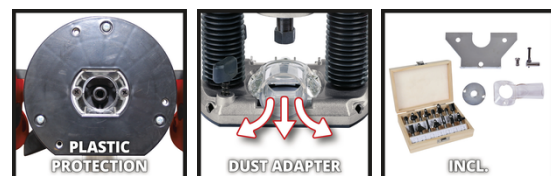

Logistic Data

- Product weight 2.96 kg
- Gross weight single packaging 5.12 kg
- Dimensions single packaging 361 x 154 x 231 mm
- Pieces per export carton 4 Pieces
- Gross weight export carton 21 kg
- Dimensions export carton 620 x 380 x 250 mm
- Container quantity (20"/40"/40"HC) 1940 | 4100 | 4540