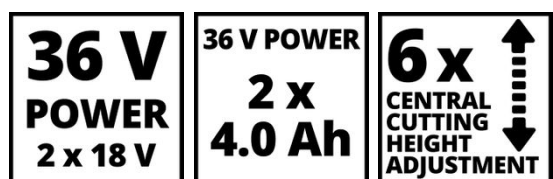

Logistic Data

- Gross weight (kg)	20.72
- Product weight (kg)	15.15
- Dimensions single packaging	900 x 480 x 420 mm
- Pieces per export carton	1 Pieces
- Gross weight export carton	20.72 kg
- Dimensions export carton	910 x 470 x 420 mm
- Container quantity (20"/40"/40"HC)	150 | 315 | 378