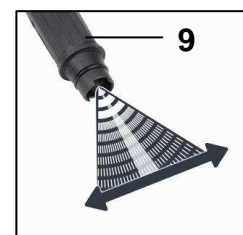

Einhell

BLUE

BT-HP 1435 High Pressure Cleaner

Art.-No. 41.404.80

Features

- Handle for easy transport (1)
- Hose rewind for 5 m high pressure hose (2)
- Accessory brackets (3)
- Wheels for easy transport (4)
- Quick-coupling with water pre-filter (5)
- Cable rewind (6)
- Detergent tank (7)
- Rotating nozzle (8)
- Lance for spot and wide jet (9)

Technical data

- Mains: 230 V ~ 50 Hz
- Power: 2,000 W
- Operating pressure: max. 140 bar (EW)
- Rated pressure: 95 bar
- Water throughput: 6 l/min
- High pressure hose: 5 m
- Max. water temperature: 40°C
- Max. supply pressure: 4 bar
- Product weight: 7.5 kg

Logistic data

- Net weight: 8.5 kg
- Gross weight: 9.6 kg
- Packing dimensions: 310 x 288 x 585 mm
- Bar code: 4006825 578287
- Sales unit: 1 pc

As special accessories available:

- | | |
|-------------------------------------|---|
| Terace cleaner TR 30 | Art.-No.: 41.405.61
Bar code: 4006825 559972 |
| Terace cleaner TR 29 | Art.-No.: 41.440.01
Bar code: 4006825 539745 |
| Lance, adjustable point/wide | Art.-No.: 41.405.62
Bar code: 4006825 559989 |
| Lance with rotating nozzle | Art.-No.: 41.405.63
Bar code: 4006825 559996 |
| Rotating washing brush | Art.-No.: 41.405.64
Bar code: 4006825 560008 |
| Tube-cleaning pipe, 10m | Art.-No.: 41.405.65
Bar code: 4006825 560015 |