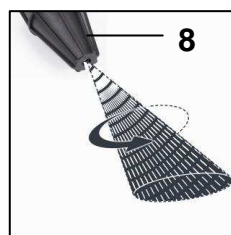

Einhell

BLUE

BT-HP 1435 High Pressure Cleaner

Art.-No. 41.404.80

Features

- Handle for easy transport (1)
- Hose rewind for 5 m high pressure hose (2)
- Accessory brackets (3)
- Wheels for easy transport (4)
- Quick-coupling with water pre-filter (5)
- Cable rewind (6)
- Detergent tank (7)
- Rotating nozzle (8)
- Lance for spot and wide jet (9)

Logistic data

- Net weight: 8.5 kg
- Gross weight: 9.6 kg
- Packing dimensions: 310 x 288 x 585 mm
- Bar code: 4006825 578287
- Sales unit: 1 pc

As special accessories available:

- | | |
|-------------------------------------|---|
| Terace cleaner TR 30 | Art.-No.: 41.405.61
Bar code: 4006825 559972 |
| Terace cleaner TR 29 | Art.-No.: 41.440.01
Bar code: 4006825 539745 |
| Lance, adjustable point/wide | Art.-No.: 41.405.62
Bar code: 4006825 559989 |
| Lance with rotating nozzle | Art.-No.: 41.405.63
Bar code: 4006825 559996 |
| Rotating washing brush | Art.-No.: 41.405.64
Bar code: 4006825 560008 |
| Tube-cleaning pipe, 10m | Art.-No.: 41.405.65
Bar code: 4006825 560015 |