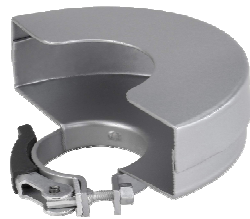

Einhell

BLUE

BT-AG 1000 Kit Angle grinder set

Art-No. 44.306.25

Angle grinder BT-AG 1000

- Mains: 230 V ~ 50 Hz
- Power: 1,010 W
- Idle speed: 11,000 min⁻¹
- Disc size / diameter: 125 mm
- Product weight: 2.4 kg

- Disc protection quick adjustment
- Metal gear housing
- Spindle lock
- Incl. 2nd disc protection for separating cuts

5 x METAL

5 x STONE

10 pcs cutting discs

- Ø 125 mm
 - 5pcs stone cutting
 - 5pcs metal cutting

Logistic Data

- Net weight: 3.7 kg
- Gross weight: 3.9 kg
- Packing dimensions set: 440 x 220 x 150 mm
- Bar code: 4006825 569674
- Sales unit: 4 pcs