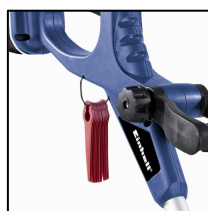

Einhell

BLUE

BG-CT 18/1 Li Cordless Grass Trimmer

Art.-No. 34.111.60

Features

- ON / OFF switch
- Telescopic long handle, infinitely adjustable
- Motor head can be adjusted to 3 angles
- Charger
- Lithium-Ion replaceable battery 18 V / 1,300 mAh
- 12 pcs knives included
- Adjustable additionally handle
- Rotatin motor head 180°
- Edge guide
- Softgrip

Technical Data

- Li-Ion battery: 18 V / 1,300 mAh
- Charging time: 3 – 5 hours
- Rotation speed: 8.000 rpm
- Operating time max.: 35 min
- Cutting circle: 250 mm
- Product weight: 2.1 kg

Logistic Data

- Net weight: 2.1 kg
- Gross weight: 2.6 kg
- Packing dimensions: 930 x 235 x 92 mm
- Bar code: 4006825 581058
- Sales unit: 4 pcs

As special accessory available:

Spare knives (20 pcs)
Einhell Grey

Art.-No.: 34.057.35
Bar code: 4006825 581034

Spare accu
Einhell Grey

Art.-No.: 45.115.48
Bar code: 4006825 581041