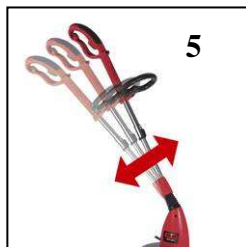

Electric-Lawn Trimmer PVT 50/1

Art.-No.: 34.015.81

Bar code: 20124113

Sales unit: 4 pcs

For grass cutting in the garden in areas which are hard to reach like fences, walls, under brushes – all zones which cannot be reached by the normal lawn mower or where the grass is already too high. With its sturdy motor of 550 watts the “Proviel” lawn trimmer is a practical helper in the garden. The rotating nylon thread cuts as clean as a knife.

Features:

- Sturdy universal motor
- Housing and additional handle made of impact resistant high quality plastics
- Comfortable twin-hand operation due to the adjustable additional handle (1)
- Guidance handle 5 times height adjustable (2)
- Engine head turnable to 180° for easy cuts on vertical areas (3)
- **Double line cutting feature (4)**
- **Automatic line feed (4)**
- Engine head triple tiltable (5)

Technical data:

- Motor: 230 V ~ 50 Hz
- Power: 550 Watt
- Cutting circle: 300 mm
- Rotations: 10.000 min⁻¹
- Nylon cutting thread: Ø 1.2 mm
- Weight: 4 kg
- Packing dimension: 980 x 250 x 125 mm

As special accessory available: