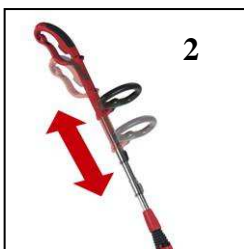

Electric-Lawn Trimmer PVT 50/1

Art.-No.: 34.015.81

Bar code: 20124113

Sales unit: 4 pcs

For grass cutting in the garden in areas which are hard to reach like fences, walls, under brushes – all zones which cannot be reached by the normal lawn mower or where the grass is already too high. With its sturdy motor of 550 watts the “Proviel” lawn trimmer is a practical helper in the garden. The rotating nylon thread cuts as clean as a knife.

Features:

- Sturdy universal motor
- Housing and additional handle made of impact resistant high quality plastics
- Comfortable twin-hand operation due to the adjustable additional handle (1)
- Guidance handle 5 times height adjustable (2)
- Engine head turnable to 180° for easy cuts on vertical areas (3)
- **Double line cutting feature (4)**
- **Automatic line feed (4)**
- Engine head triple tiltable (5)

Technical data:

- Motor: 230 V ~ 50 Hz
- Power: 550 Watt
- Cutting circle: 300 mm
- Rotations: 10.000 min⁻¹
- Nylon cutting thread: Ø 1.2 mm
- Weight: 4 kg
- Packing dimension: 980 x 250 x 125 mm

As special accessory available: