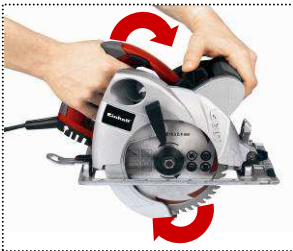

RED

RT-CS 190 L

Hand Held Circular Saw

This hand held circular saw offers large cutting depth with appropriate power. Sturdy packed and with a large handle, thus it lies always safety in your hand. Further quality features are the softstart-function, a LED-light and a laser as well as the toolless adjustment of the cutting depth and the tilt angle. The quick-opener for easy dunking and the saw blade lock will likewise inspire you.

Features

- Soft start
- Laser + LED lamp
- Quick opener for saw blade protection
- Toolless adjustment (cutting depth, tilt angle)
- Large handle
- Saw blade lock for easy saw blade change
- Key for changing the saw blade on the saw table
- Parallel guide
- Saw blade protection housing made of magnesium
- Softgrip
- Cable clip

RED

RT-CS 190 L

Hand Held Circular Saw

Logistic Information

Technical Data

Type:	RT-CS 190 L
Art.-No.:	43.309.20
Ident-No.:	01017
Bar code:	4006825 537536
Packaging:	395 x 270 x 270 mm
Sales unit:	3 pcs
20'':	888 pcs
40'':	1,584 pcs
40'' HC:	1,782 pcs
Net weight:	5.34 kg
Gross weight:	6.40 kg

■ Mains:	230 V ~ 50 Hz
■ Power rating:	1,500 W
■ Idle speed:	5,200 rpm
■ Cutting depth 90°/ 45°:	66 mm / 44 mm
■ TCT saw blade:	Ø 190 x Ø 30 mm, 24 teeth
■ Product weight:	5.15 kg