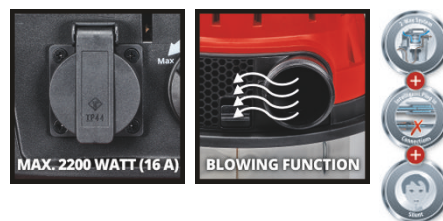

Logistic Data

- Product weight	6.9 kg
- Gross weight single packaging	11.45 kg
- Dimensions single packaging	460 x 398 x 558 mm
- Pieces per export carton	1 Pieces
- Gross weight export carton	11.55 kg
- Dimensions export carton	393 x 445 x 560 mm
- Container quantity (20"/40"/40"HC)	280 | 580 | 680