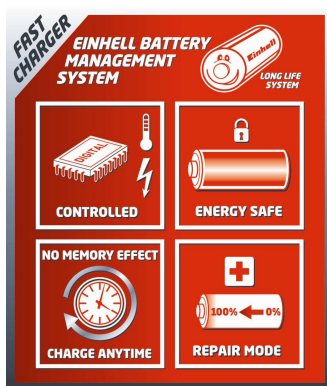

Technical Data

- Battery type: Li-Ion
- Voltage supply: 10.8 V d. c.
- Battery capacity: 1,300 mAh (2 batteries)
- Idle speed: 1st gear: 0 – 350 min⁻¹
  2nd gear: 0 – 1,200 min⁻¹
- Torque setting: 17 + 1
- Charging time: approx. 1 hour
- Torque: 25 Nm
- Product weight: 1.0 kg

Logistic Data

- Net weight: 2.4 kg
- Gross weight: 2.7 kg
- Packing dimensions: 320 x 90 x 255 mm
- Bar code: 4006825 579017
- Sales unit: 5 pcs