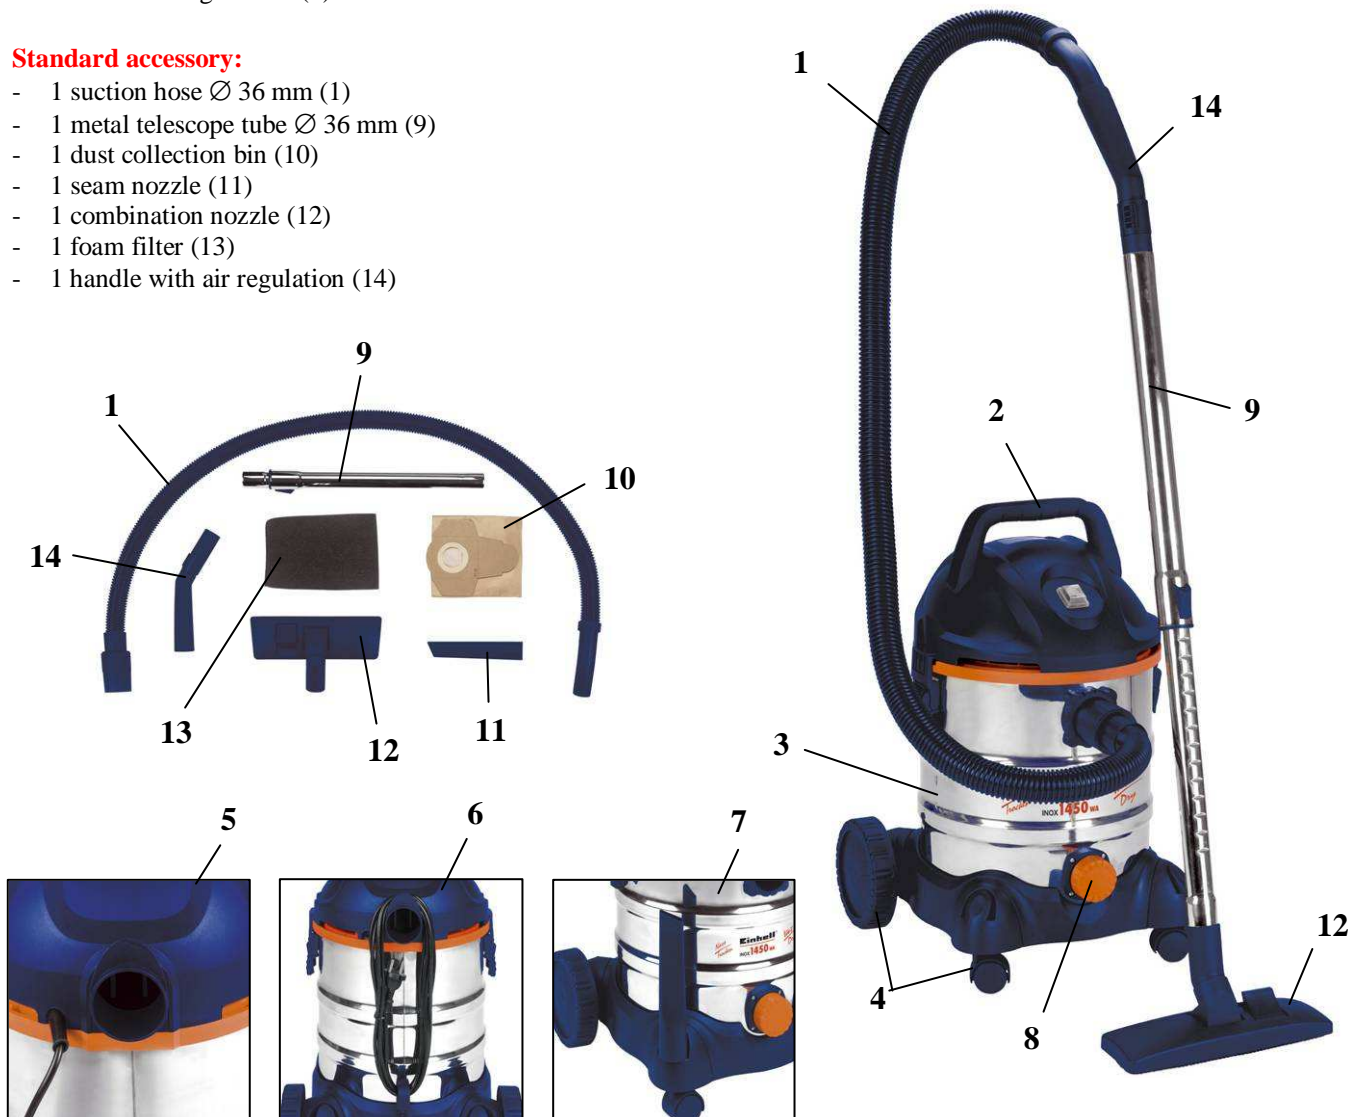

## Wet-Dry Vacuum Cleaner INOX 1450 WA

Art.-No.: **23.420.70**

Bar code: **4006825528480**

Sales unit: **1 pc**

The INOX 1450 WA is an allround vacuum cleaner. You can clean rough, fine and dry or wet dirt even liquid without any problems. The wet-dry vacuum cleaner is switched off automatically due to a protection float switch when liquid is suctioned. The practical water discharge screw ensures an easy draining of the vessel.

### Features:

- 36 mm tube system (1)
- Carrying handle (2)
- 20 l Stainless steel vessel (3)
- 2 castors / 2 big wheels (4)
- Blow adapter (5)
- Cable bracket (6)
- Accessory bracket (7)
- Water discharge screw (8)

### Technical data:

- |                           |                    |
|---------------------------|--------------------|
| - Mains voltage:          | 230 V ~ 50 Hz      |
| - Input power:            | 1400 watts         |
| - Length of suction pipe: | 1.5 m              |
| - Vessel capacity:        | 20 l               |
| - Weight:                 | 7.4 kg             |
| - Packing dimension:      | 340 x 335 x 530 mm |

### Standard accessory:

- 1 suction hose Ø 36 mm (1)
- 1 metal telescope tube Ø 36 mm (9)
- 1 dust collection bin (10)
- 1 seam nozzle (11)
- 1 combination nozzle (12)
- 1 foam filter (13)
- 1 handle with air regulation (14)