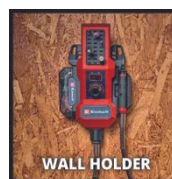

Logistic Data

- Product weight (kg): 0.94
- Gross weight (kg): 2.49
- Dimensions single packaging: 332 x 210 x 155 mm
- Pieces per export carton: 4 Pieces
- Gross weight of export carton: 10.5 kg
- Dimensions export carton: 438 x 352 x 332 mm
- Container quantity (20"/40"/40"HC): 2032 | 4380 | 5080