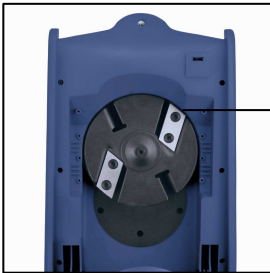

### Logistic Data

- Net weight: 12.2 kg
- Gross weight: 13.5 kg
- Packing dimensions: 720 x 320 x 420 mm
- Bar code: 4006825 580419
- Sales unit: 1 pc

1

2

3