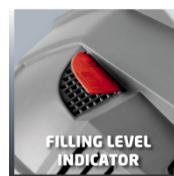

Logistic Data

- Product weight	16.9 kg
- Gross weight single packaging	19.5 kg
- Dimensions single packaging	765 x 490 x 370 mm
- Pieces per export carton	1 Pieces
- Gross weight export carton	19.5 kg
- Dimensions export carton	765 x 490 x 370 mm
- Container quantity (20"/40"/40"HC)	198 | 432 | 503