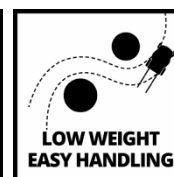

Logistic Data

- Product weight	11.75 kg
- Gross weight single packaging	13.68 kg
- Dimensions single packaging	780 x 505 x 350 mm
- Pieces per export carton	1 Pieces
- Gross weight export carton	13.68 kg
- Dimensions export carton	780 x 505 x 350 mm
- Container quantity (20"/40"/40"HC)	192 | 408 | 476