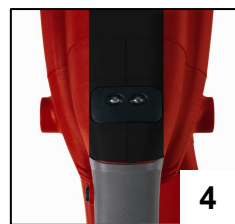

Einhell

RED

RG-EC 2035 TC Electric Chain Saw

Art.-Nr. 45.002.15

This powerful EINHELL chain saw provides excellent cutting performance and perfect operational safety. The ergonomic formed handle and the optimized center of gravity distribution allow tireless sawing. With a power of 2,000 W the chain saw offers a good drive with multifunctional applications. The chain is easy to tension and change without using any tools.

Features

- Kickback protection with mechanical instant chain brake (1)
- Tool-free chain tensioning and tool-free chain changing (2)
- Sturdy metal claw stop (3)
- Cutter rail with sprocket nose
- Chain catch bolts
- LED indicator for operation and overload protection (4)
- Oil container for automatic chain lubrication with big gauge glass (5)
- Cable strain relief (6)
- OREGON- quality sword and chain

Technical data

■ Mains:	230 V ~ 50 Hz
■ Power:	2,000 Watt
■ Sword length:	350 mm
■ Cutting length:	325 mm
■ Cutting speed:	15.5 m / s
■ Oil tank volume:	300 ml
■ Product weight:	5.6 kg

Logistic data

■ Net weight:	5.6 kg
■ Gross weight:	6.4 kg
■ Packing dimensions:	520 x 270 x 200 mm
■ Bar Code:	4006825 580372
■ Sales unit:	2 pcs