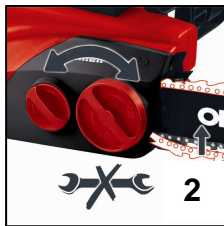

Einhell

RED

RG-EC 2035 TC Electric Chain Saw

Art.-Nr. 45.002.15

This powerful EINHELL chain saw provides excellent cutting performance and perfect operational safety. The ergonomic formed handle and the optimized center of gravity distribution allow tireless sawing. With a power of 2,000 W the chain saw offers a good drive with multifunctional applications. The chain is easy to tension and change without using any tools.

Features

- Kickback protection with mechanical instant chain brake (1)
- Tool-free chain tensioning and tool-free chain changing (2)
- Sturdy metal claw stop (3)
- Cutter rail with sprocket nose
- Chain catch bolts
- LED indicator for operation and overload protection (4)
- Oil container for automatic chain lubrication with big gauge glass (5)
- Cable strain relief (6)
- OREGON- quality sword and chain

Technical data

■ Mains:	230 V ~ 50 Hz
■ Power:	2,000 Watt
■ Sword length:	350 mm
■ Cutting length:	325 mm
■ Cutting speed:	15.5 m / s
■ Oil tank volume:	300 ml
■ Product weight:	5.6 kg

Logistic data

■ Net weight:	5.6 kg
■ Gross weight:	6.4 kg
■ Packing dimensions:	520 x 270 x 200 mm
■ Bar Code:	4006825 580372
■ Sales unit:	2 pcs