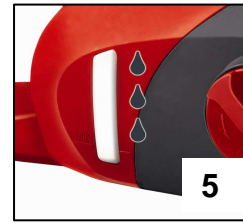

Einhell

RED

RG-EC 2035 TC Electric Chain Saw

Art.-Nr. 45.002.15

This powerful EINHELL chain saw provides excellent cutting performance and perfect operational safety. The ergonomic formed handle and the optimized center of gravity distribution allow tireless sawing. With a power of 2,000 W the chain saw offers a good drive with multifunctional applications. The chain is easy to tension and change without using any tools.

Features

- Kickback protection with mechanical instant chain brake (1)
- Tool-free chain tensioning and tool-free chain changing (2)
- Sturdy metal claw stop (3)
- Cutter rail with sprocket nose
- Chain catch bolts
- LED indicator for operation and overload protection (4)
- Oil container for automatic chain lubrication with big gauge glass (5)
- Cable strain relief (6)
- OREGON- quality sword and chain

Technical data

■ Mains:	230 V ~ 50 Hz
■ Power:	2,000 Watt
■ Sword length:	350 mm
■ Cutting length:	325 mm
■ Cutting speed:	15.5 m / s
■ Oil tank volume:	300 ml
■ Product weight:	5.6 kg

Logistic data

■ Net weight:	5.6 kg
■ Gross weight:	6.4 kg
■ Packing dimensions:	520 x 270 x 200 mm
■ Bar Code:	4006825 580372
■ Sales unit:	2 pcs