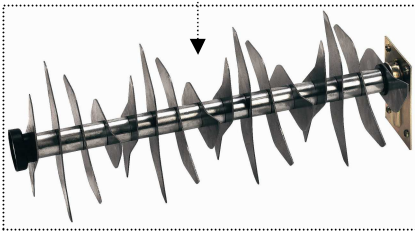

RG-ES 1639

Electric Scarifier