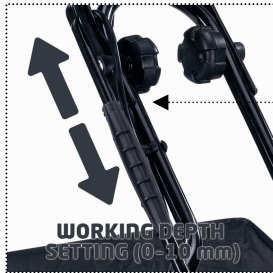

RG-ES 1639

Electric Scarifier