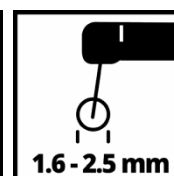

Features

- Infinitely controllable welding current
- Thermostat with pilot lamp
- Carry handle
- Earth terminal
- Electrode holder

Technical Data

- Mains supply	230 V 50 Hz
- Fuse	16 A
- Welding current	40 - 80 A
- No-load voltage	48 V
- Electrode diameter	1.6 - 2.5 mm

Logistic Data

- Product weight	10.8 kg
- Gross weight single packaging	11.5 kg
- Dimensions single packaging	400 x 280 x 220 mm
- Pieces per export carton	1 Pieces
- Gross weight export carton	11.5 kg
- Dimensions export carton	405 x 215 x 290 mm
- Container quantity (20"/40"/40"HC)	1150 0 0