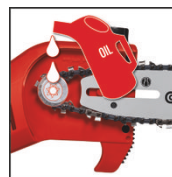

Einhell

CLASSIC

CI Pole-Mounted Powered Pruner

GC-LC 18/20 Li T-Solo

Item No.: 3410581

Ident No.: 21010

Bar Code: 4006825652123

The Einhell GC-LC 18/20 Li T-Solo cordless pole-mounted pruner is a member of the Power X-Change series. The product is supplied without a battery or charger which are available separately. The pole-mounted pruner is equipped with a high-quality OREGON rail and chain, a chain catch bolt and a durable metal gear unit and a metal claw stop. The oil reservoir provides automatic chain lubrication. The motor head has a 30° tilt angle and in combination with the extension pole the pole-mounted pruner can be used with flexibility. The additional rubberized holding area provides for ergonomic handling, and the pruner also has a harness.

Features & Benefits

- Motor head with 30° tilt angle
- Extension pole for reaching higher branches
- Additional rubberized holding area for ergonomic handling
- OREGON high-quality rail and chain
- Metal gearing for long life
- Claw stop made of metal
- Chain catch bolt
- Carrying belt
- Oil tank for automatic chain lubrication

Technical Data

- Sword length	200 mm
- Cutting length	195 mm
- Cutting speed	5.5 m/s
- Capacity of oil tank	70 mL
- Length of telescope bar	228 - 288 cm

Logistic Data

- Product weight	3.35 kg
- Gross weight single packaging	5 kg
- Dimensions single packaging	248 x 125 x 1125 mm
- Pieces per export carton	3 Pieces
- Gross weight export carton	16.5 kg
- Dimensions export carton	1150 x 395 x 270 mm
- Container quantity (20"/40"/40"HC)	672 | 1392 | 1632