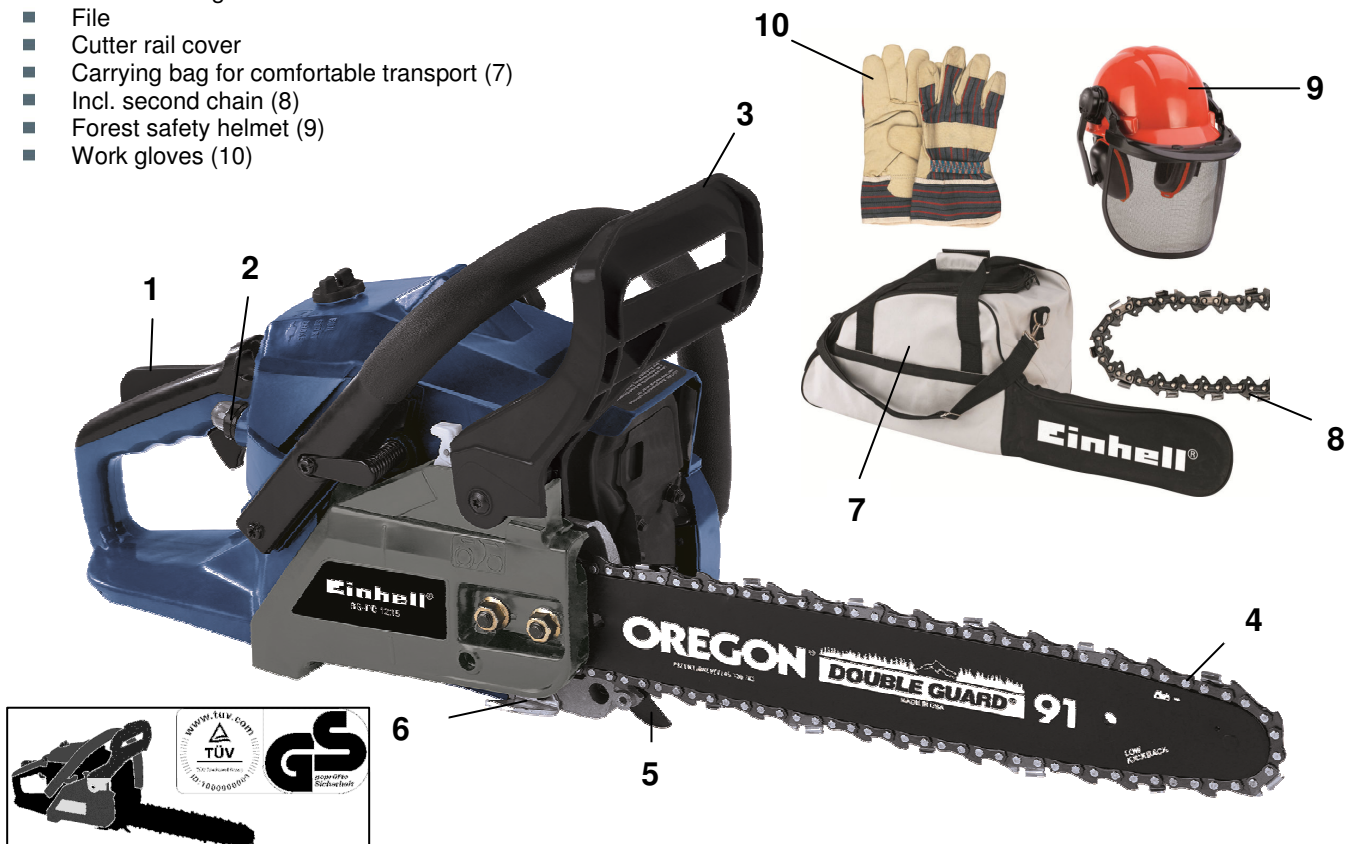

Logistic Data

- Net weight: 7.75 kg
- Gross weight: 9.5 kg
- Packing dimensions: 585 x 290 x 300 mm
- Bar code: 4006825 5794413
- Sales unit: 2 pcs

Passes the pollutants directive 2002/88 EG (emission 2)