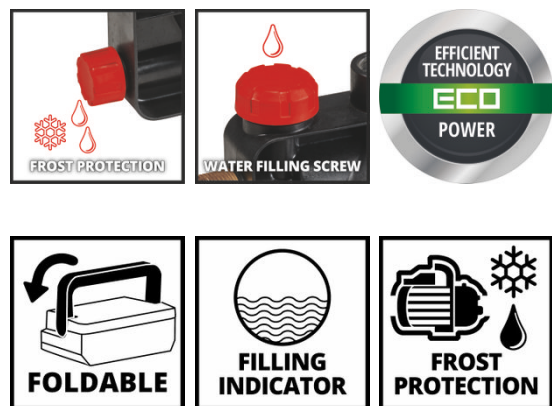

Logistic Data

- Product weight	8.23 kg
- Gross weight single packaging	9.4 kg
- Dimensions single packaging	460 x 245 x 275 mm
- Pieces per export carton	1 Pieces
- Gross weight export carton	9.6 kg
- Dimensions export carton	452 x 238 x 272 mm
- Container quantity (20"/40"/40"HC)	960 | 1944 | 2180