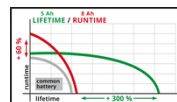

Features & Benefits

- Universal usability for all Power X-Change rechargeable devices:
- Saving money, protecting the environment, and flexibility
- MULTI-Ah technology: 8Ah pack for max. charge level or 5Ah pack
- to protect the battery for 3x longer total lifetime
- Charge level indicated precisely as % on the digital display
- Latest cells deliver 100 % more power for maximum performance
- PLUS-technology: extra power for intensive operation
- The ABS process-controlled battery management system stands for
- max. safety, optimum performance, operating time + lifetime
- Freedom of cordless operation: No tangled cables and free working
- High-quality Li-Ion cells means no memory effect,
- low self-discharge and high, constant power
- Impact protection and good grip thanks to rubber-coated housing
- Trough handle for easy removal
- Housing protected against dust, corrosion and mechanical damage
- Suitable for TWIN-PACK use in power demanding 36V applications

Technical Data

- Voltage 18 V
- Battery capacity 8000 mAh
- Max. power 1350 W
- Amount of batteries 1 Pieces

Logistic Data

- Product weight (kg) 1.05
- Gross weight (kg) 1.1
- Dimensions single packaging 93 x 82 x 182 mm
- Pieces per export carton 12 Pieces
- Gross weight export carton 14 kg
- Dimensions export carton 300 x 293 x 210 mm
- Container quantity (20"/40"/40"HC) 16896