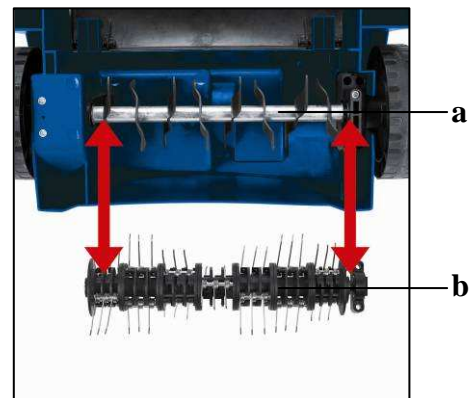

## Electric Scarifier and Lawn Aerator N-RVL 1200

Art.-No.: **34.205.04**

Bar code: **4006825544381**

Sales unit: **1 pc**

Depending on application you can convert this unit within seconds from a scarifier to an aerator.

Using it as a scarifier you can remove moss and weeds with its rootings. When you use the unit as an aerator, the lawn surface will be scored for better water-draining and nutrient uptake.

The unit can be used problem-free also for long time periods because of its low weight and the four castors. For easy transport and space-saving storage the handle is easily foldable.

The integrated height adjustment allows an adaptation onto the respective underground.

### Technical Data:

- Mains: 230 V ~ 50 Hz
- Power: 1,200 W
- Working width: approx. 310 mm
- Working depth: 3/ 7/ 9 mm
- Number of knives: 8 double knives
- Number of claws : 42
- Net weight: 10.4 kg
- Gross weight: 13 kg
- Packing dimensions: 590 x 450 x 330 mm