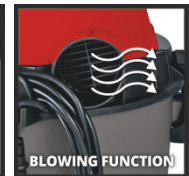

Einhell

CLASSIC

Wet/Dry Vacuum Cleaner (elect)

TC-VC 1815

Item No.: 2340290

Ident No.: 21030

Bar Code: 4006825585179

The TC-VC 1815 wet & dry vac is a powerful, indispensable helper with a 1,250 W rating for in-depth and thorough cleaning jobs. With its 15 l plastic container this wet & dry vac is low in weight but impact-proof. Four castors ensure good mobility. Fitted on the housing is a cable holder as well as an accessory holder for neat storage of a selection of nozzles. The blow connection is for blow-cleaning hard-to-reach areas, e.g. under staircases and in awkward corners. The delivery includes a plastic suction hose with a 3-piece extension tube, a floor nozzle for carpets and smooth flooring, a crevice nozzle, foam filter, a blue filter bag and a paper dirt bag.

Features & Benefits

- 15l plastic tank, light-weight but impact-proof
- Blow connection for blow-cleaning hard-to-reach areas
- 4 castors for good mobility
- Practical accessories holder for clean stowage and operations
- Practical cable holder for tidy stowage
- Incl. plastic suction hose and three-part extension tube
- Incl. floor nozzle & crevice nozzle
- Incl. foam filter, blue filter bag and paper dirt bag

Technical Data

- Mains supply	220-240 V | 50/60 Hz
- Power	1250 W
- Suction power max.	180 mbar
- Vessel capacity	15 L
- Suction hose length	150 cm
- Suction hose diameter	36 mm
- Power cord length	250 cm
- Sound pressure level Lpa	78 dB (A)

Logistic Data

- Product weight	3.64 kg
- Gross weight single packaging	5 kg
- Dimensions single packaging	327 x 327 x 445 mm
- Pieces per export carton	1 Pieces
- Gross weight export carton	5 kg
- Dimensions export carton	330 x 330 x 443 mm
- Container quantity (20"/40"/40"HC)	595 | 1260 | 1511