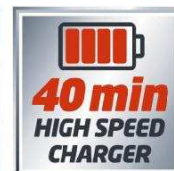

Logistic Data

- Product weight 0 kg
- Gross weight single packaging 5.5 kg
- Pieces per export carton 2 Pieces
- Gross weight export carton 13 kg
- Dimensions export carton 495 x 465 x 315 mm
- Container quantity (20"/40"/40"HC) 772 | 1544