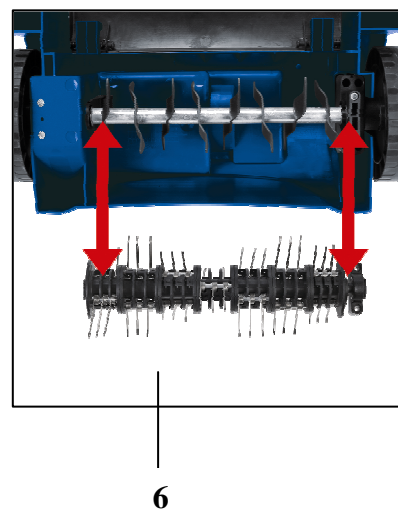

Electric Scarifier and Aerator RVL 1200

Art.-No.: **34.205.00**

Bar code: **4006825536522**

Sales unit: **1 pc**

Depending on application you can convert this unit within seconds from a scarifier to an aerator.

Using it as a scarifier you can remove moss and weeds with its rootings. When you use the unit as an aerator, the lawn surface will be scored for better water-draining and nutrient uptake.

The unit can be used problem-free also for long time periods because of its low weight and the four castors. For easy transport and space-saving storage the handle is easily foldable.

The integrated height adjustment allows an adaptation onto the respective underground.

Features:

- Powerful series-characteristic motor
- Safety switch (1)
- Foldable guidance bar (2)
- Integrated height adjustment (3)
- 4 wheels (4)
- Collection bin (28 l) (5)
- Easy changeable rotors (6)
- Recommended for lawn area up to 300 m²

Technical Data:

- Mains: 230 V ~ 50 Hz
- Power: 1,200 W
- Working width: approx. 310 mm
- Working depth: 3/ 7/ 9 mm
- Number of knives: 8 double knives
- Number of claws : 42
- Net weight: 10.4 kg
- Gross weight: 13 kg
- Packing dimensions: 600 x 445 x 330 mm