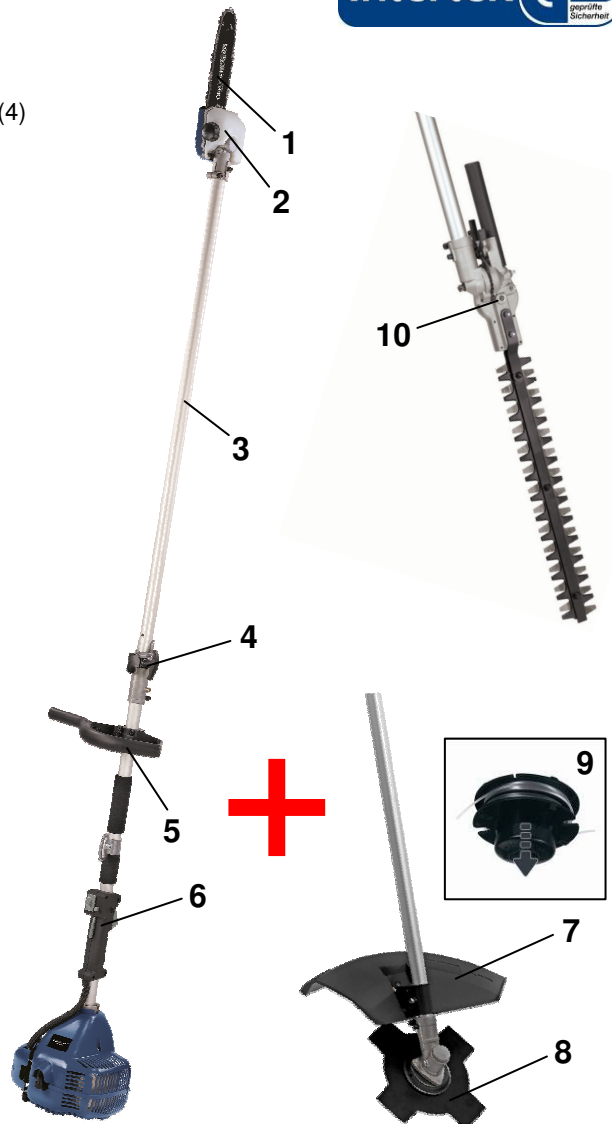

Einhell

BLUE

BG-CB 2041 TH Petrol Multifunctional Tool

Art.-No. 45.016.55

4 in 1 Petrol Multifunctional Tool: Pole-Mounted Powered Pruner, Scythe, Trimmer, Hedge Trimmer

Features

- OREGON-quality sword and chain (1)
- Oil tank for automatic chain lubrication (2)
- Alu shaft for fatigue-free working (3)
- With split shaft for an easy transport and space saving keeping (4)
- Additional handle (5)
- Handle with all control elements (6)
- Knife protection cover (7)
- 4-teeth blade (8)
- Twin line spool with automatic jog system (9)
- Hedge Trimmer attachment (10)
- Quick Start System: well reachable primer (manual fuel pump) for quick and easy starting
- High quality and low vibrating 2-stroke engine
- Adjustable carrying strap

Technical Data 2-Stroke Motor

- Power: **0.8 kW (1.1 HP)**
- Motor power max.: 25.4 cm³

Technical Data Petrol Pole-Mounted Powered Pruner

- Length of bar: 200 mm
- Cutting length: 180 mm
- Cutting speed: 18 m/s
- Oil tank capacity approx.: 120 ml

Technical Data Petrol Scythe

- Cutting width double line: 41 cm
- Thread length: 8 m
- Thread-Ø: 2 mm
- Cutting width knife: 23 cm

Technical Data Petrol Hedge Trimmer

- Blade length: 40 cm
- Cutting length: 37.5 cm
- Cuts per minute: 1400

Spare knife, 4-teeth	Art.-No.: 34.050.81
Einhell Grey	Bar code: 4006825 546026
Spare knife, 3-teeth	Art.-No.: 34.049.95
Einhell Grey	Bar code: 4006825 560220
Spare line	Art.-No.: 34.050.86
Einhell Grey	Bar code: 4006825 546019
Spare sword	Art.-N.: 45.016.25
Einhell Grey	Bar code: 4006825 578058
Spare chain	Art.-No.: 45.016.26
Einhell Grey	Bar code: 4006825 578065