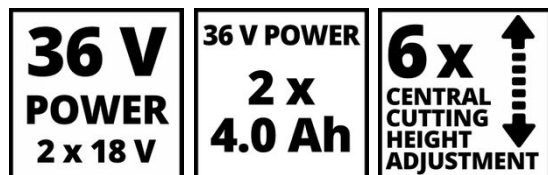

Logistic Data

- Gross weight (kg)	21.3
- Product weight (kg)	16.5
- Dimensions single packaging	825 x 480 x 445 mm
- Pieces per export carton	1 Pieces
- Gross weight export carton	21.3 kg
- Dimensions export carton	825 x 480 x 445 mm
- Container quantity (20"/40"/40"HC)	165 | 330 | 390