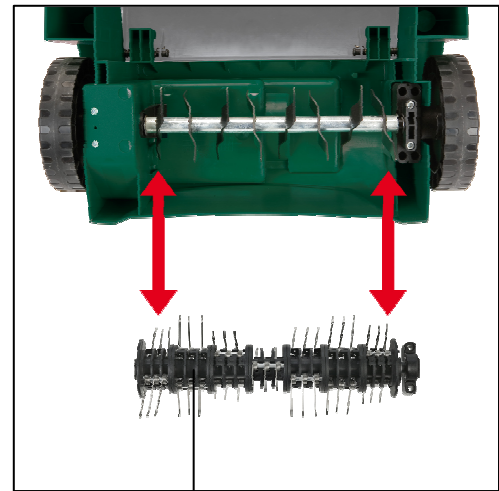

Electric Scarifier and Aerator GLV 1200-31

Art.-No.: 34.205.03

Bar code: 4006825544060

Sales unit: 1 pc

Depending on application you can convert this unit within seconds from a scarifier to an aerator.

Using it as a scarifier you can remove moss and weeds with its rootings. When you use the unit as an aerator, the lawn surface will be scored for better water-draining and nutrient uptake. The unit can be used problem-free also for long time periods because of its low weight and the four castors. For easy transport and space-saving storage the handle is easily foldable. The integrated height adjustment allows an adaptation onto the respective underground.

Features:

- Safety switch (1)
- Foldable guidance bar (2)
- Integrated height adjustment (3)
- 4 wheels (4)
- Collection bin (28 l) (5)
- Easy changeable rotors (6)
- Recommended for lawn area up to 300 m²

Technical Data:

- Mains: 230 V ~ 50 Hz
- Power: 1,200 W
- Working width: approx. 310 mm
- Working depth: 3/ 7/ 9 mm
- Number of knives: 8 double knives
- Number of claws : 42
- Net weight: 10.4 kg
- Gross weight: 13 kg
- Packing dimensions: 590 x 450 x 330 mm