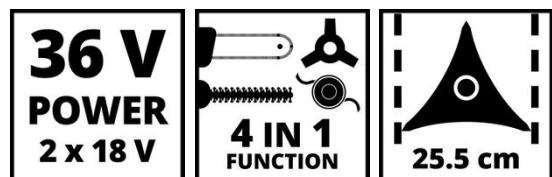

Logistic Data

- Tool weight 4.5 kg
- Gross Weight 11.05 kg
- Dimensions single packaging 325 x 165 x 1110 mm
- Pieces per export carton 2 Pieces
- Gross weight export carton 23 kg
- Dimensions Export Carton 1140 x 350 x 350 mm
- Container quantity (20"/40"/40"HC) 380 | 788 | 920