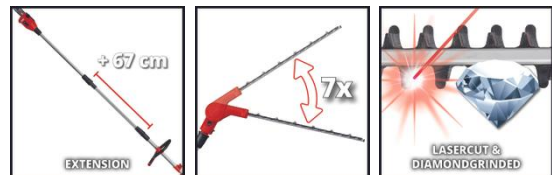

Technical Data

- Length chain saw bar 200 mm
- Chain cutting speed 10 m/s
- Max. cutting length hedge trimmer 450 mm
- Spacing between teeth 24 mm
- Cuts per minute 2400 min⁻¹
- Knife type 3-teeth blade
- Cutting width (knife) 25.5 cm
- Spool type Single line
- Cutting width (spool) 33 cm
- Thread length 800 cm
- Thread diameter 2 mm
- Readjustment of thread Tipp automatic