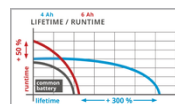

Features & Benefits

- Universal usability for all Power X-Change rechargeable devices:
- Saving money, protecting the environment, and flexibility
- MULTI-Ah technology: 6Ah pack for max. charge level or 4Ah pack
- to protect the battery for 3x longer total lifetime
- Charge level indicated precisely as % on the digital display
- Latest cells deliver 100 % more power for maximum performance
- PLUS-technology: extra power for intensive operation
- The ABS process-controlled battery management system stands for
- max. safety, optimum performance, operating time + lifetime
- Freedom of cordless operation: No tangled cables and free working
- High-quality Li-Ion cells means no memory effect,
- low self-discharge and high, constant power
- Impact protection and good grip thanks to rubber-coated housing
- Trough handle for easy removal
- Housing protected against dust, corrosion and mechanical damage
- Suitable for TWIN-PACK use in power demanding 36V applications

Technical Data

- Voltage 18 V
- Battery capacity 6000 mAh
- Max. power 1350 W
- Amount of batteries 1 Pieces

Logistic Data

- Product weight (kg) 1.01
- Gross weight (kg) 1.08
- Dimensions single packaging 93 x 82 x 182 mm
- Pieces per export carton 12 Pieces
- Gross weight export carton 13.6 kg
- Dimensions export carton 300 x 293 x 210 mm
- Container quantity (20"/40"/40"HC) 16896