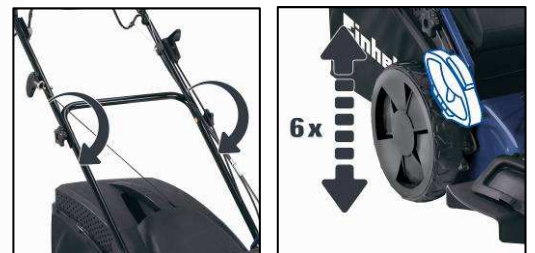

Einhell

BLUE

BG-PM 46 S HW Petrol Lawn Mower

Art.-No 34.007.70

Features

- Ergonomic guidance bar with soft grip (1)
- Guidance bar 3-settings height adjustable (2)
- 1 cylinder, 4-stroke-motor (3)
- Powder-coated sheet steel housing (4)
- Lawn comb (5)
- Throw off on the side (6)
- Mulch function by mulch adapter
- High wheeler (large ball bearing wheels) (7)
- Central cutting height adjustment (easy lifting system) (8)
- Half/Half grass collection bin (9) with filling level indication
- Start tension cable integrated at the guide rail (10)
- Space-saving storage by foldable guidance bar
- Detachable rear wheel drive
- Full crank shaft
- Recommended for surfaces up to 1,400 m²

Technical Data

- Motor: 1 cylinder, 4-stroke-motor
139 ccm
- Motor Power: **2.17 kW** (3.0 HP) with 2,800 rpm
- Working idle speed: 2,800 rpm
- Fuel: gasoline
- Tank volume: 1.5 liter
- Motor oil quantity: 0.5 liter
- Cutting width: 46 cm
- Collection bag volume: 65 ltrs.
- Central cutting height-adjustment: 6-fold (30 – 90 mm)
- Ignition: contact free
(start at the start tension cable)
- Product weight: 34 kg

Logistic Data

- Net weight: 34.5 kg
- Gross weight: 39 kg
- Packing dimensions: 850 x 530 x 570 mm
- Bar code: 4006825570083
- Sales unit: 1 pc

4 IN 1 FUNCTION

As special accessory available:

Spare knife
Einhell Grey