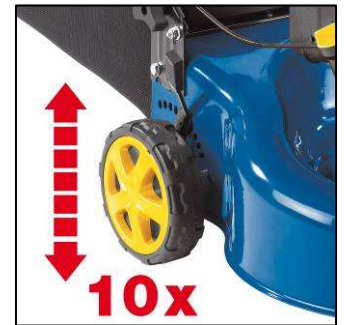

RPM 46/1

Petrol lawn mower

Art.-No. 34.024.00

Features

- Ergonomically, fold-away guidance bar (1)
- 1 cylinder, 4-stroke motor (2)
- Shapely, backed-enable sheet steel housing (3)
- Central cutting height settings (4)
- Height adjustable guidance bar (5)
- Hard-wearing textile grass collection bin with large volume (6)
- Starting linkage on the guidance bar (7)
- Full crank shaft
- Recommended for surfaces up to 1,200 m²

Technical data

- Motor: 1 cylinder, 4-stroke motor, 139 ccm
- Motor Power: 2.45 kW (3.3 HP) with 2,850 rpm
- Fuel: gasoline, E10 qualified
- Tank volume: 1.2 liter
- Motor oil quantity: 0.6 liter
- Cutting width: 46 cm
- Central-cutting height settings: 10-fold (24 – 90 mm) contact free (start with rope pulling)
- Ignition: contact free
- Volume of collection bin: 53 liter
- Product weight: 29.0 kg

Logistic Data

- Net weight: 29.5 kg
- Gross weight: 32.0 kg
- Packing dimensions: 770 x 440 x 550 mm
- Bar code: 4006825 570120
- Sales unit: 1 pc

As special accessory available:

Spare knife
Einhell Grey