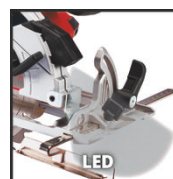

Logistic Data

- Product weight	2.6 kg
- Gross weight single packaging	3.342 kg
- Dimensions single packaging	315 x 200 x 285 mm
- Pieces per export carton	2 Pieces
- Gross weight export carton	7.91 kg
- Dimensions export carton	420 x 340 x 310 mm
- Container quantity (20"/40"/40"HC)	1260 | 2620 | 3070