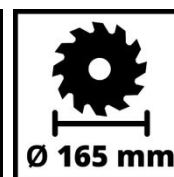

Features & Benefits

- A member of the Power X-Change family
- Small, light and handy – for comfortable operation
- Easy adjustment without tools (cutting depth, tilt angle)
- Dust extractor adapter to keep the workplace clean
- Compatible with the Einhell guide rail
- Easy changing of the saw blade thanks to the spindle lock
- High quality aluminium base plate
- Sawblades with 20mm core can be used
- High quality sawblade is included in delivery
- High-quality LED for optimum illumination of the cutting area
- Supplied without battery and charger (available separately)

Technical Data

- | | |
|--------------------------|------------------------|
| - Accumulator | 0 mAh |
| - No-load speed | 4200 min ⁻¹ |
| - Saw Blade | Ø165 x Ø20 mm |
| - Number of saw teeth | 18 Pieces |
| - Cutting depth at 90° | 54 mm |
| - Cutting depth at 45° | 35 mm |
| - Number of accumulators | 0 Pieces |

Logistic Data

- | | |
|--------------------------------------|--------------------|
| - Product weight | 2.6 kg |
| - Gross weight single packaging | 3.342 kg |
| - Dimensions single packaging | 315 x 200 x 285 mm |
| - Pieces per export carton | 2 Pieces |
| - Gross weight export carton | 7.91 kg |
| - Dimensions export carton | 420 x 340 x 310 mm |
| - Container quantity (20"/40"/40"HC) | 1260 2620 3070 |