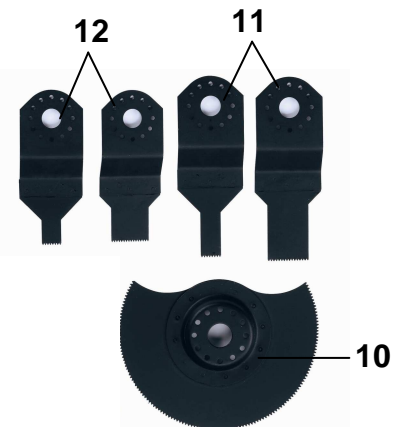

#### Standard accessories

- Triangle sanding disc (5)
- 1x sanding paper for wood P 60
- Scraper (6)
- Plunge cut saw blade for wood (7)
- Dust extraction device for triangle sanding disc (8)
- Dust extraction adapter (9)
- HSS saw blade for wood (10)
- 2 x HSS saw blades for wood 10 & 20 mm (11)
- 2 x HSS saw blades for non-ferrous metal and thin plate 10 & 20 mm (12)
- Incl. transport and storage case (13)
- 2x allen key

#### Technical Data

- Mains: 230 V ~ 50 Hz
- Power: 220 W
- Idle speed: 15,000 – 22,000 min<sup>-1</sup>
- Grinding area: 90 x 90 x 90 mm
- Oscillation angle: 3°
- Product weight: 1.9 kg

#### Logistic Data

- Net weight: 1.9 kg
- Gross weight: 3.1 kg
- Packing dimensions: 340 x 122 x 210 mm
- Bar code: 4006825 583960
- Sales unit: 4 pcs