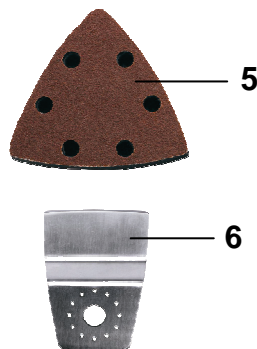

#### Standard accessories

- Triangle sanding disc (5)
- 1x sanding paper for wood P 60
- Scraper (6)
- Plunge cut saw blade for wood (7)
- Dust extraction device for triangle sanding disc (8)
- Dust extraction adapter (9)
- HSS saw blade for wood (10)
- 2 x HSS saw blades for wood 10 & 20 mm (11)
- 2 x HSS saw blades for non-ferrous metal and thin plate 10 & 20 mm (12)
- Incl. transport and storage case (13)
- 2x allen key

#### Technical Data

- Mains: 230 V ~ 50 Hz
- Power: 220 W
- Idle speed: 15,000 – 22,000 min<sup>-1</sup>
- Grinding area: 90 x 90 x 90 mm
- Oscillation angle: 3°
- Product weight: 1.9 kg

#### Logistic Data

- Net weight: 1.9 kg
- Gross weight: 3.1 kg
- Packing dimensions: 340 x 122 x 210 mm
- Bar code: 4006825 583960
- Sales unit: 4 pcs