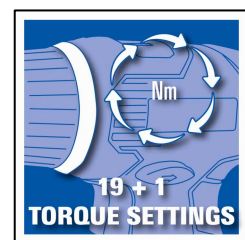

Einhell

BLUE

BT-CD 14,4/3 Cordless Drill

Art.-No. 45.135.41

Features

- Quick chuck (1)
- 20-step torque selector (2)
- Magnetic bit holder (3)
- Right/ left turn (4)
- Slim design with soft handle (5)
- Idle speed electronic (6)
- Quick-stop
- Additional battery (7)
- Robust metal gear wheels

Technical Data

- Battery type: Ni-Cd
- Voltage supply: 14.4 Volt d. c.
- Battery capacity: 1,100 mAh
- Idle speed: 0 – 550 min⁻¹
- Torque setting: 19 + 1
- Charging time: approx. 3 - 5 hours
- Troque: 18 Nm
- Product weight: 1.5 kg

Logistic Data

- Net weight: 2.4 kg
- Gross weight: 2.6 kg
- Packing dimensions: 230 x 90 x 250 mm
- Bar code: 4006825 583854
- Sales Unit: 5 pcs

As special accessories available:

Bit-Set, 23-pcs
Einhell Grey