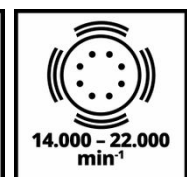

Einhell

EXPERT PLUS

Cordless Rotating Sander

TE-RS 18 Li-Solo

Item No.: 4462010

Ident No.: 21020

Bar Code: 4006825618341

The Einhell cordless rotating sander TE-RS 18 Li - Solo provides the user with independent flexibility for work in the home, garage & workshop. Speed electronics enables the tool to be adjusted to the material/application on different surfaces. Finest finish and a high sanding performance can be achieved thanks to the eccentric concept. For safe & comfortable operation there is a soft grip. A hook and loop fastening ensures that the abrasive paper is held securely. A dust extractor is included to keep the work area dust-free, an external dust extractor can also be connected. Complete with one piece of abrasive paper (P80). It is a member of the Power X-Change series. The battery and charger are available separately.

Features & Benefits

- Member of the Power X-Change family
- Speed electronics for material and application suitable working
- Finest finish & high sanding performance due to eccentric concept
- Safe and comfortable operation thanks to the soft grip
- Hook and loop fastening for holding the abrasive paper securely
- Both integrated and connection for external dust extraction
- Incl. 1x abrasive paper (P80)
- Supplied without battery and charger (available separately)

Technical Data

- Oscillating speed 14.000 - 22.000 min⁻¹
- Oscillating circuit 2 mm
- backing pad diameter 125 mm
- Sanding paper diameter 125 mm
- Idle speed 7000 - 11000 min⁻¹

Logistic Data