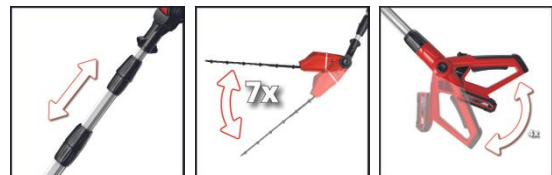

Logistic Data

- Tool weight	6.3 kg
- Gross Weight	8.2 kg
- Dimensions single packaging	1220 x 205 x 120 mm
- Pieces per export carton	3 Pieces
- Gross weight export carton	25.5 kg
- Dimensions Export Carton	1230 x 370 x 245 mm
- Container quantity (20"/40"/40"HC)	750 | 1551 | 1701