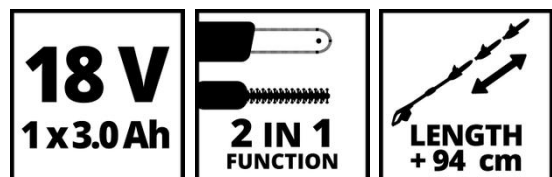

Logistic Data

- Tool weight	6.3 kg
- Gross Weight	8.2 kg
- Dimensions single packaging	1220 x 205 x 120 mm
- Pieces per export carton	3 Pieces
- Gross weight export carton	25.5 kg
- Dimensions Export Carton	1230 x 370 x 245 mm
- Container quantity (20"/40"/40"HC)	750 | 1551 | 1701