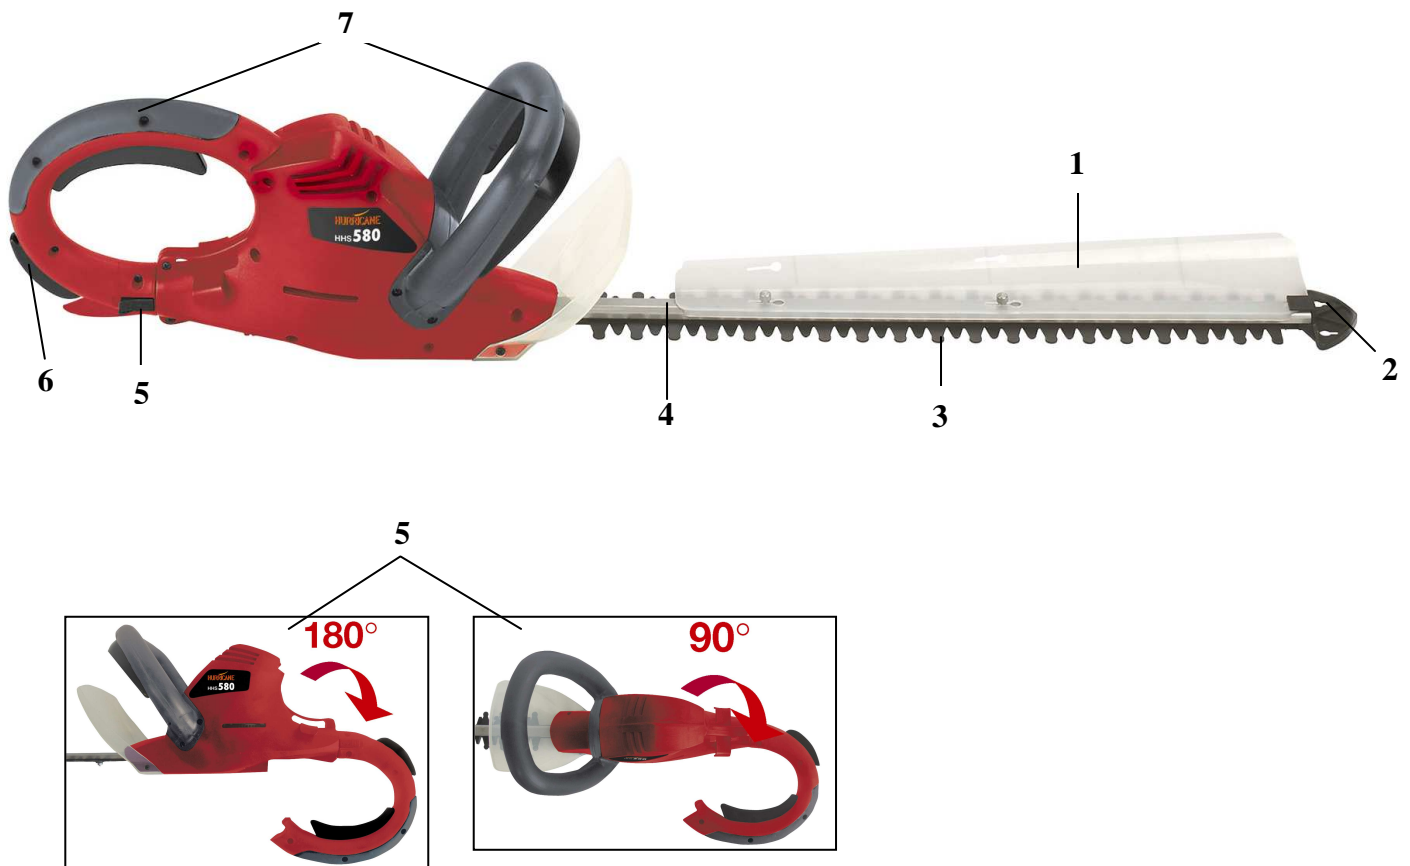

Electric-Hedge Trimmer HSS 580

Art.-No.: 34.035.94

Bar code: 4006825516333

Sales unit: 4 pcs

The practical helper cut also the closest hedges easy. Silent, safe and easy handling. The drive system offers high gumption achievement and optimal wheel lock control. Safety measurers moving in opposite directions and reciprocally cutting from precision-polished special steel. The ON/OFF-two-hand safety switch ensures reliable and comfortable working.

The rear handle can be turned around to 90° and to 180°. Thus simplest handling is ensured also in difficult situations (e. g.: with cuts of the hedge “over head”)

The reciprocally mountable sword shavel which can be installed onto both sides provides with horizontal cuts for a simple evacuation of the cut property.

Features:

- **Reciprocally mountable sword shovel (1)**
- Impact protection with integrated holes for wall fastening (2)
- Safety measurers moving opposite directions and reciprocally cutting from precision-polished special steel (3)
- Aluminium knife cover (4)
- Rear handle turnable to 180° (5)
- **Additional switch for over head working (6)**
- Two-hand safety switch with mechanical blade stop <0,5 sec. (7)
- Sturdy knife protection cover for storage and transport (without picture)

Technical Data:

- Mains: 230 V ~ 50 Hz
- Power: 600 watts
- Cutting length: 530 mm
- Sword length: 600 mm
- Teeth spacing: 20 mm
- Cutting strength max.: 15 mm
- Cuts per min.: 3200
- Weight: 5,5 kg
- Packing dimensions: 1085 x 190 x 225 mm