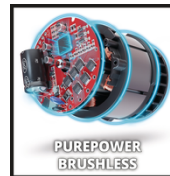

PUREPOWER
BRUSHLESS