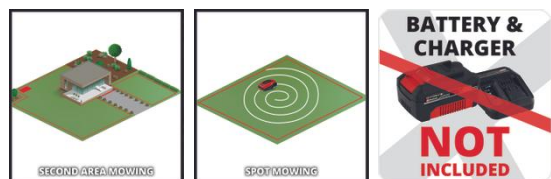

Technical Data

- Power	18 V
- Cutting width	18 cm
- Slope	35 %
- Cutting height adjustment	20 mm - 60 mm
- Recommended area	300 m²
- Perimeter wire	100 m
- Hooks	140 Pieces
- Spare blades	3
- Connecting clamps	4 Pieces