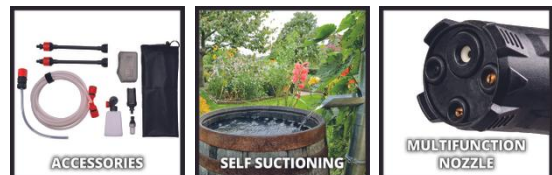

Logistic Data

- Product weight (kg)	2.1
- Gross weight (kg)	3.5
- Dimensions single packaging	380 x 300 x 130 mm
- Pieces per export carton	4 Pieces
- Gross weight of export carton	14.6 kg
- Dimensions export carton	615 x 410 x 280 mm
- Container quantity (20"/40"/40"HC)	1428 | 2856 | 3672