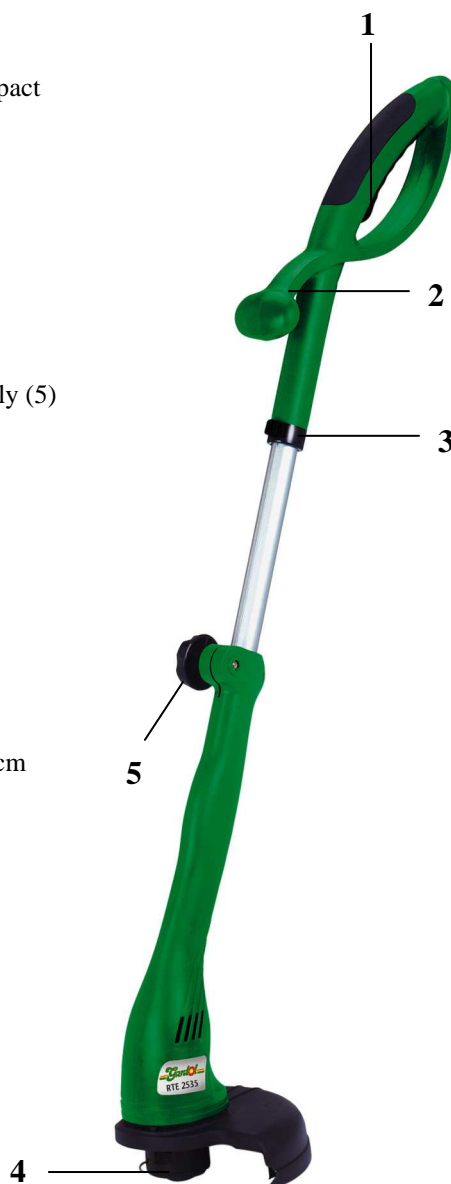

Electric Lawn-Trimmer RTE 2535

Art.-No.: 34.013.18

bar code: 4006825508901

sales unit: 4 pcs

For cutting grass in hard to get into zones, like along fences and walls, between and under bushes, everywhere the lawn mower cannot be used any longer or where the grass is already too high. With its strong motor of 350 watts the lawn trimmer is a practical helper to keep the garden tidy. The rotating nylon thread cuts the grass as neat as the knife of the lawn mower.

Features:

- Dismountable into two parts
- Sturdy universal motor
- Housing and additional handle made of impact resisting high quality plastics
- ON-/OFF-switch (1)
- Comfortable twin-hand operation due to the additional handle (2)
- Engine head turnable 180 ° for easy cuts on vertical areas (3)
- **double line cutting feature (4)**
- **thread feed just by pressing against ground (Tipp-Automatic) (4)**
- Guidance handle continuously telescopically (5)

Technical data:

- Motor: 230 V ~ 50 Hz
- Power: 350 watts
- Cutting circle: 250 mm
- no load speed: 10.000 min⁻¹
- Nylon thread: Ø 1,2 mm
- Thread length: 9 m
- Weight: 2,8 kg
- Packing dimensions: 65 x 22 x 10,5 cm

As special accessory available:

Spare line
thread-Ø: 1,2 mm, thread length: 9 m, contents: 1 pc

Art.-No.: 34.050.10

bar code: 4006825501636