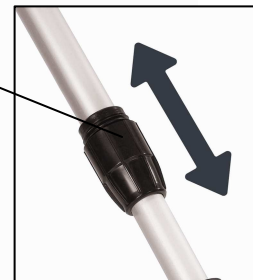

Einhell

BLUE

BG-CT 18 Li Cordless Grass Trimmer

Art.-No. 34.111.40

A multifunctional cordless grass trimmer warrants convenient handling without a power cable by his integral replaceable battery pack. The motor head can be rotated and tilted to enable easy cutting alongside vertical surfaces and the edges of lawns. With an infinitely adjustable telescopic long handle and adjustable additional handle for tireless working. Of particular convenience is the space-saving design. The overall positive impression is rounded off by the high-quality design of impact resistant plastic.

Features

- ON / OFF switch (1)
- Telescopic long handle, infinitely adjustable (2)
- The motor head can be rotated through 90° on both sides to enable you to cut alongside vertical surfaces and the edges of the lawn with ease (3)
- Removable guide wheels (4)
- Motor head can be adjusted to 3 angles (5)
- Flowerguard (6)
- Charger
- Lithium-Ion replaceable battery 18 V / 1,300 mAh
- Safety lock-off
- 12 pcs knives included

Technical Data

- Li-Ion battery: 18 V / 1,300 mAh
- Charging time: 3 – 5 hours
- Rotation speed: 8.000 rpm
- Operating time max.: 35 min
- Cutting circle: 260 mm
- Product weight: 2.6 kg

Logistic Data

- Gross weight: 3.4 kg
- Packing dimensions: 890 x 220 x 148 mm
- Bar code: 4006825 560381
- Sales unit: 4 pcs