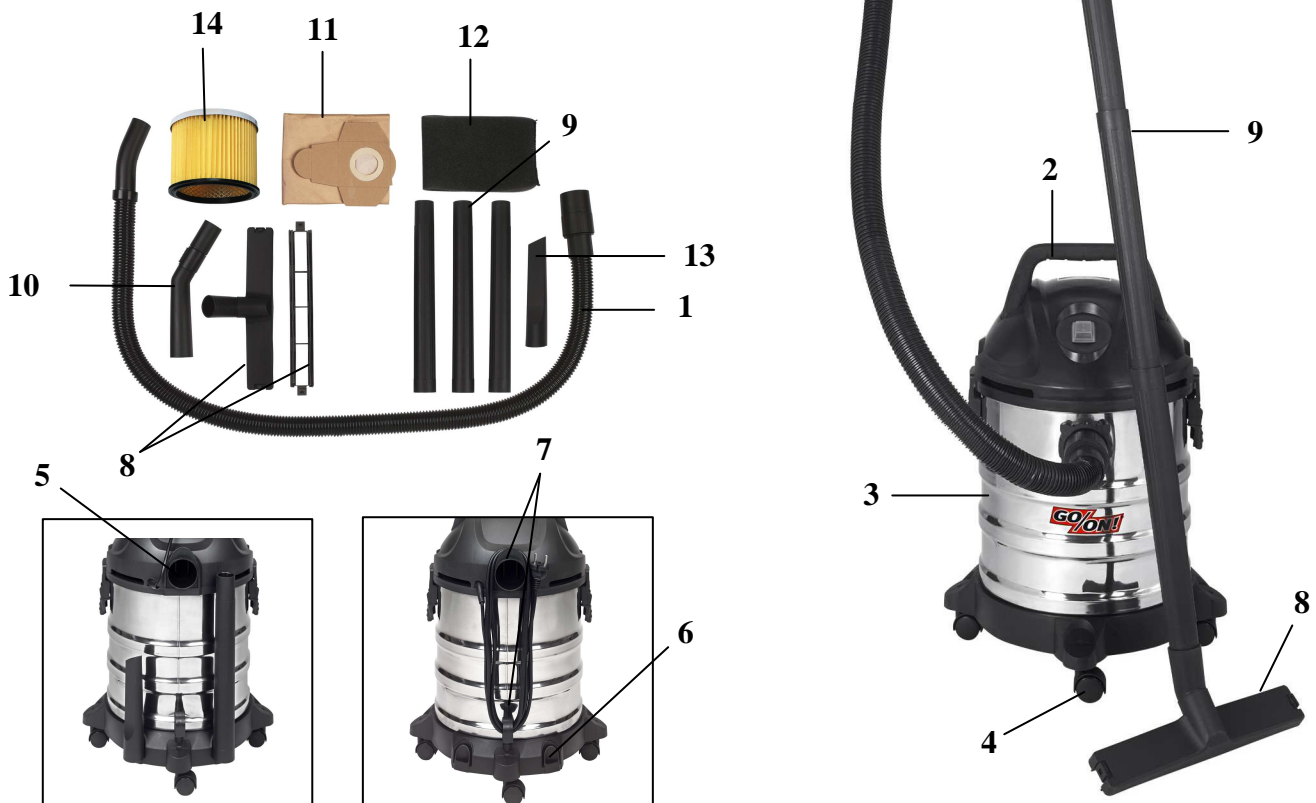

Wet-Dry Vacuum Cleaner NT 1300i

Art.-No.: **23.420.36**

Bar code: 4333992802823

Sales unit: 1 pc

The NT 1300i is an allround vacuum cleaner. You can clean rough, fine and dry or wet dirt and even liquids without any problems. The wet-dry vacuum cleaner is switched off automatically due to a protection float switch when liquid is suctioned.

Features:

- 36 mm tube system (1)
- Carrying handle (2)
- 20 l Stainless steel vessel (3)
- 4 castors (4)
- Blow adapter (5)
- Cable bracket (6)
- Accessory bracket (7)

Technical data:

- | | |
|---------------------------|--------------------|
| - Mains voltage: | 230 V ~ 50 Hz |
| - Input power: | 1,250 watts |
| - Length of suction pipe: | 1.5 m |
| - Vessel capacity: | 20 l |
| - Weight: | 7.0 kg |
| - Packing dimension: | 330 x 330 x 480 mm |

Standard accessory:

- 1 suction hose \varnothing 36 mm (1)
- 1 combination nozzle with an adapter (8)
- 3 extension pipes \varnothing 36 mm (9)
- 1 handle with air regulation (10)
- 1 dust collection bin (11)
- 1 foam filter (12)
- 1 crevice nozzle (13)
- 1 fluted filter (14)