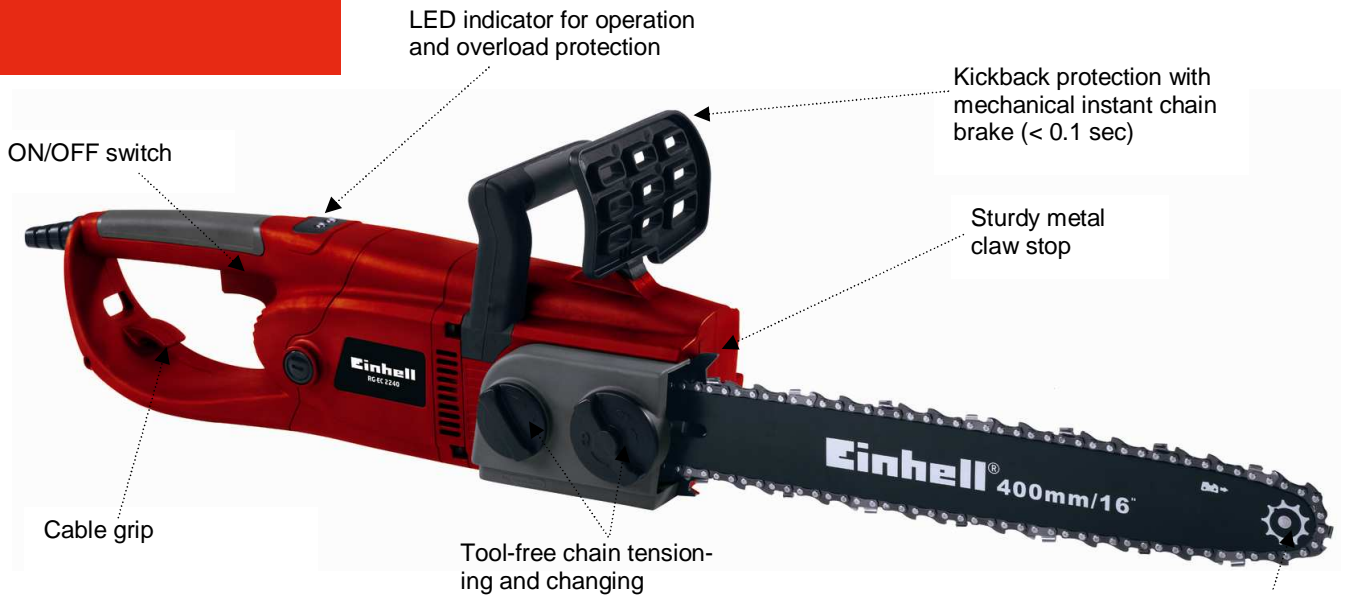

RED

RG-EC 2240

Electric Chain Saw

This electric chain saw provides excellent performance and perfect operational safety.

With ergonomic handle positioning and optimized center of gravity distribution for tireless sawing. **The chain is easy to tension and changing without using any tools.**

Features

- Kickback protection with mechanical instant chain brake
- Tool-free chain tensioning and changing
- Sturdy metal claw stop
- Cutter rail with sprocket nose
- Chain catch bolts
- LED indicator for operation and overload protection
- Oil container for automatic chain lubrication
- Cable strain relief

RED

RG-EC 2240

Electric Chain Saw

Tool-free chain tensioning

LED indicator for operation and overload protection

Sturdy metal claw stop

Cutter rail with sprocket nose

As special accessory available:
Replacement chain
Replacement sword

■ Mains:	230 V ~ 50 Hz
■ Power:	2,200 W
■ Sword length:	400 mm
■ Cutting length:	405 mm
■ Cutting speed:	16.5 m/sec
■ Oil tank volume:	130 ml