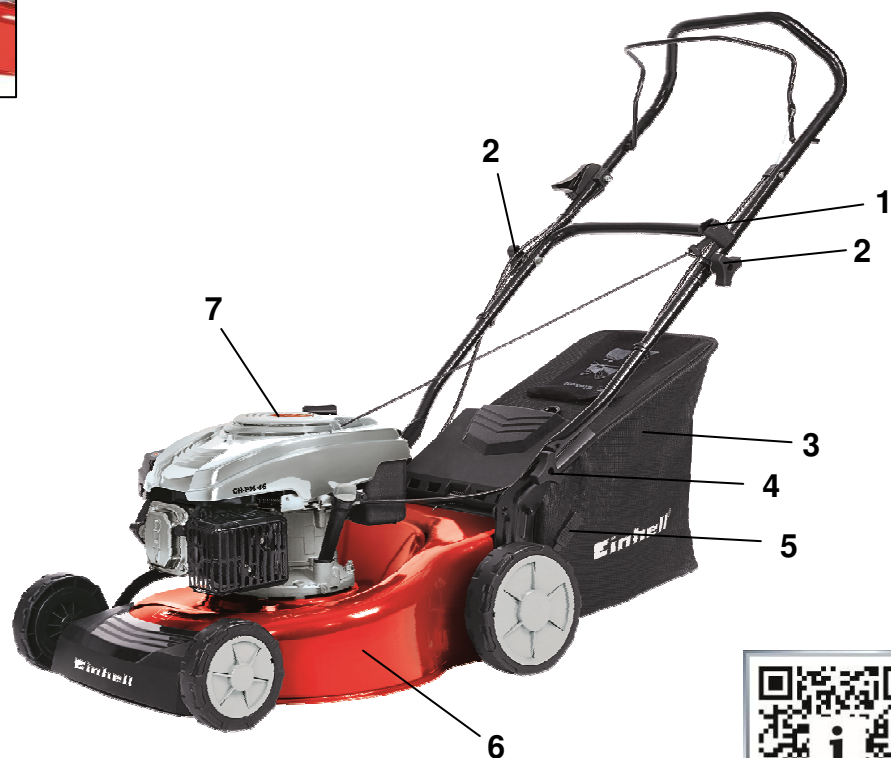

Logistic Data

- Net weight: 29.2 kg
- Gross weight: 32.5 kg
- Packing dimensions: 770 x 440 x 550 mm
- Bar code: 4006825 594072
- Sales unit: 1 pc